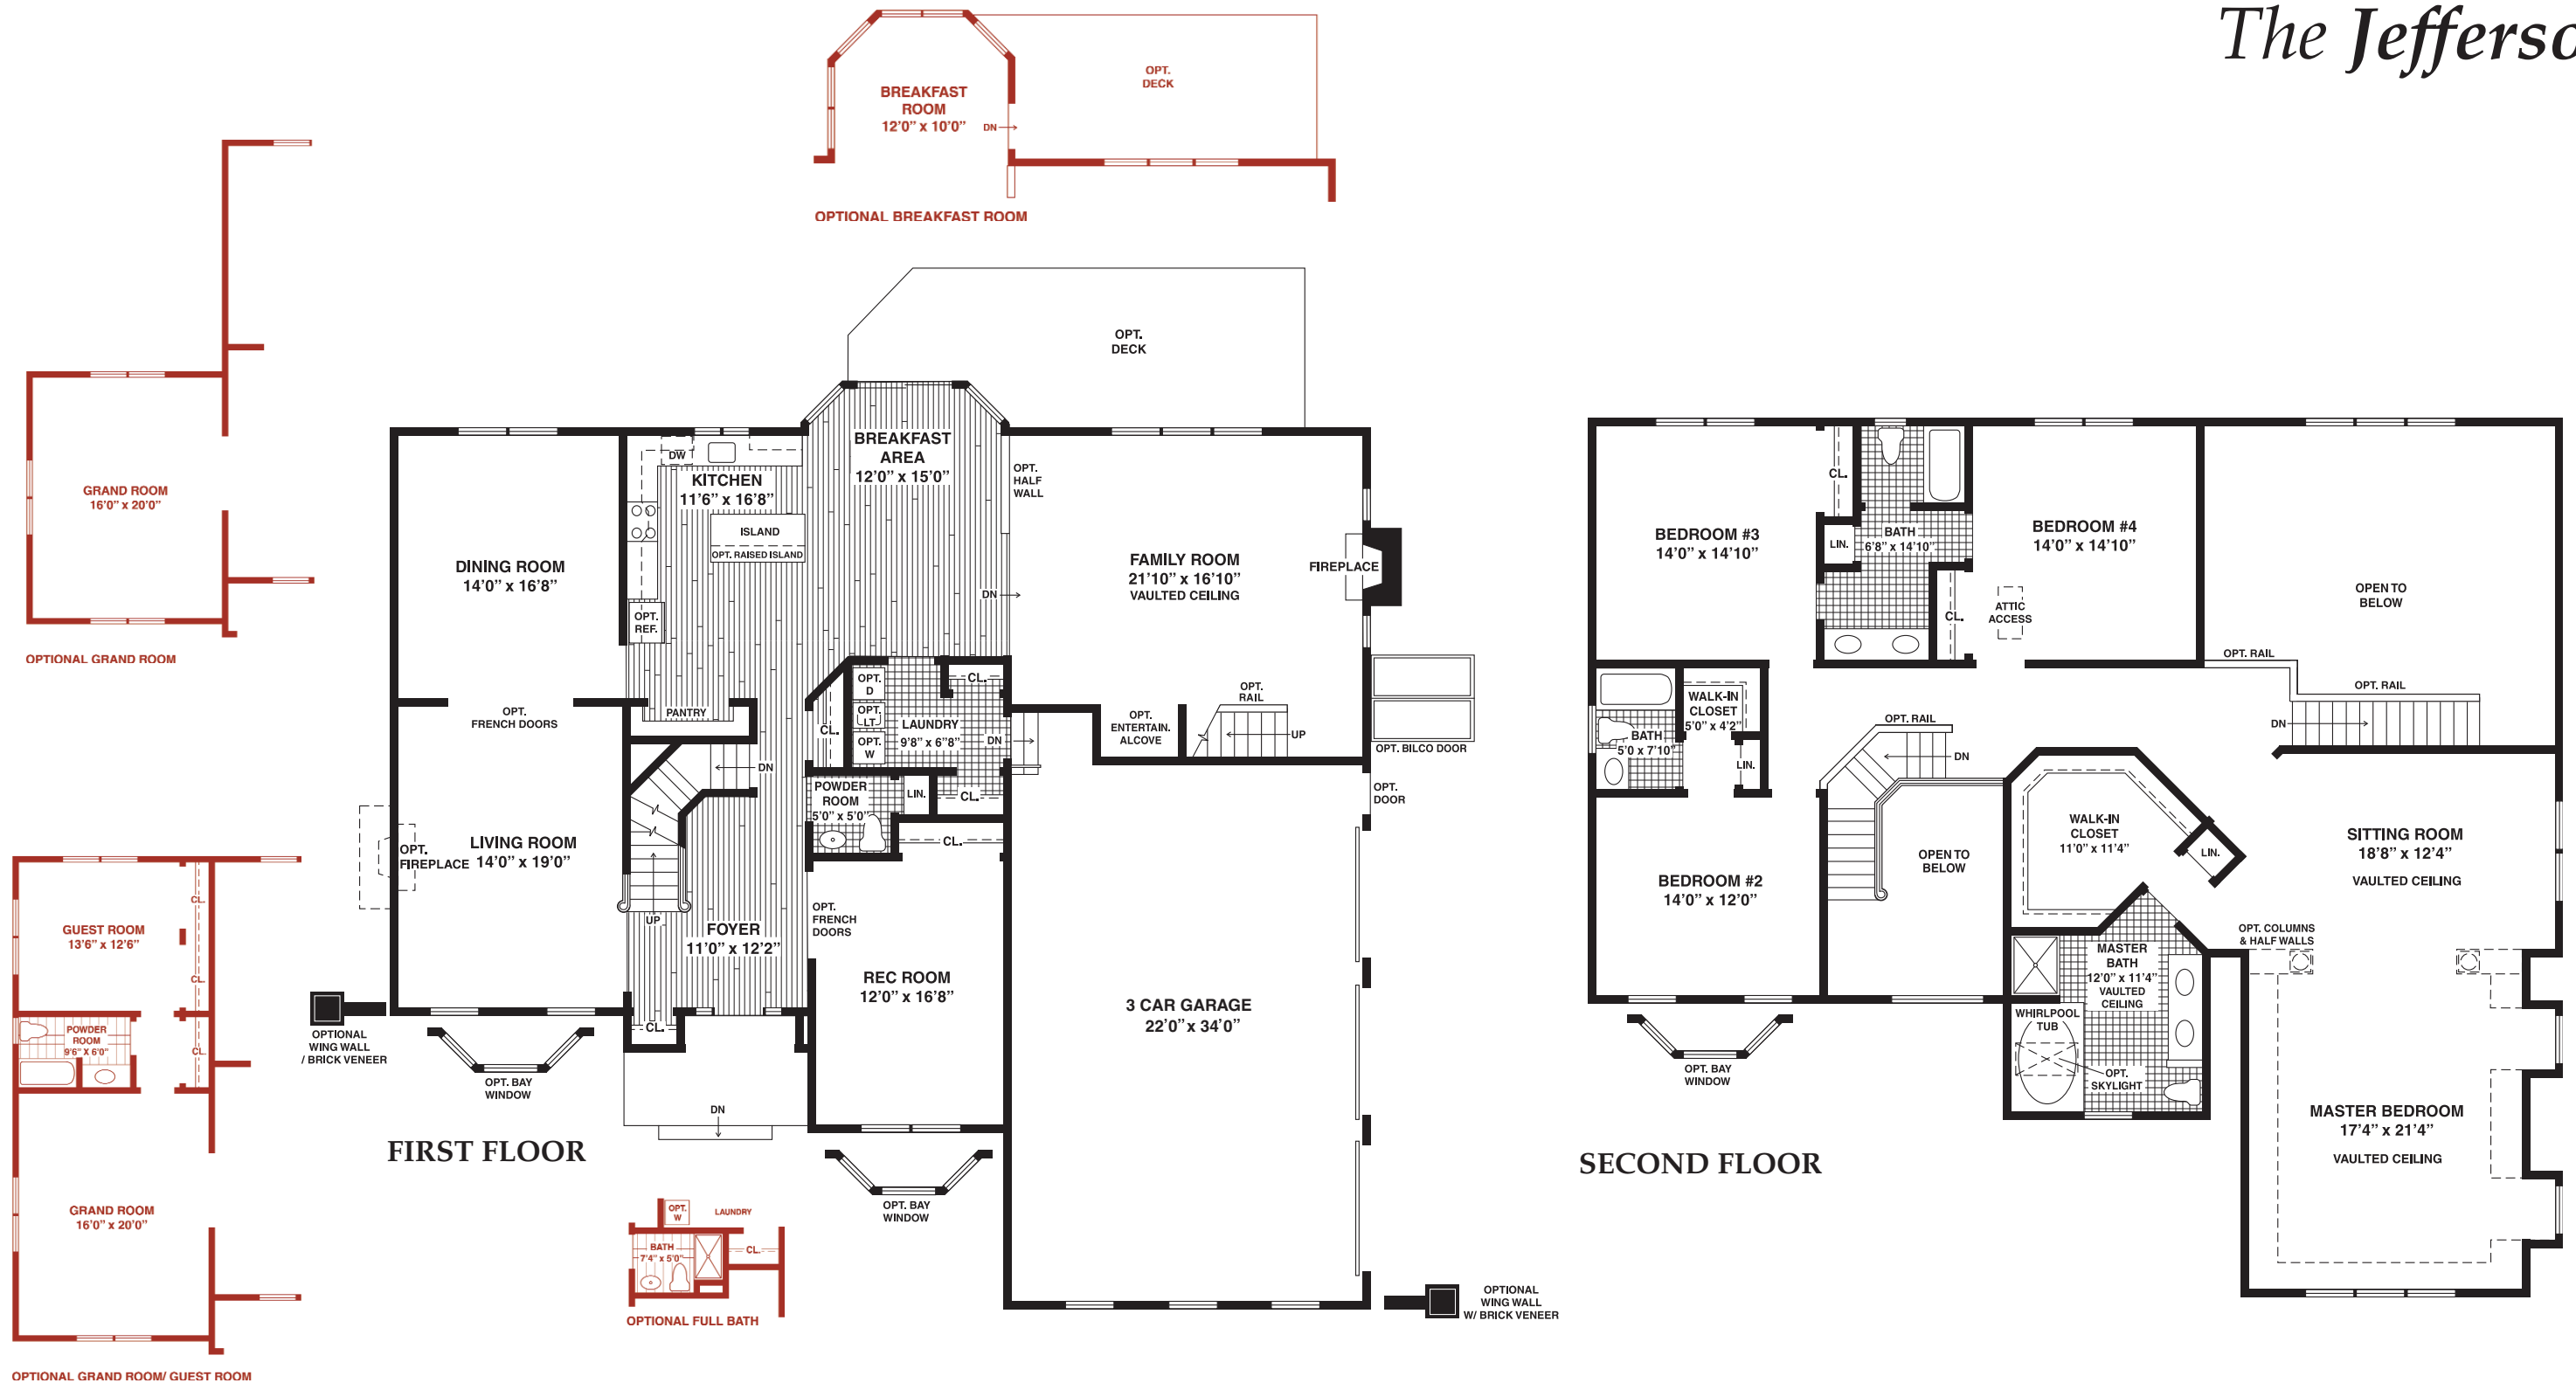

The Jefferson

Elevation A

Shown with optional wing walls, brick returns, grills, grand room and decorative lighting

Elevation B

Shown with optional wing walls, brick returns, window grills and grand room

Artist's renderings - Home depicted may not be accurate in every detail. Window grills, wing walls, bay windows and brick facade returns are custom optional features. Purchaser must review detailed architectural drawings available in the sales office to insure accuracy and understanding of home chosen.

4 Bedrooms - 3 1/2 Baths - 3 Car Garage

The Jefferson

All dimensions are approximate.